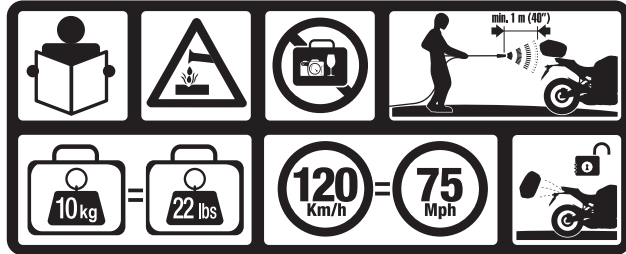

Easy to Expand

6"

Open

Close

Release