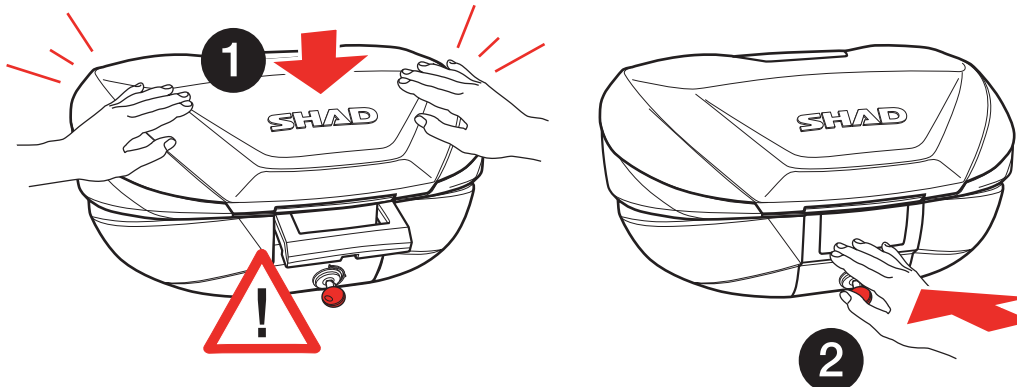

Phone: 0034 935 795 860
Fax: 0034 935 795 945
info@shad.es

Code: 501656 - Edition: 1

INSPIRED IN BARCELONA®

Easy to Expand

6"

Open

Close

Release