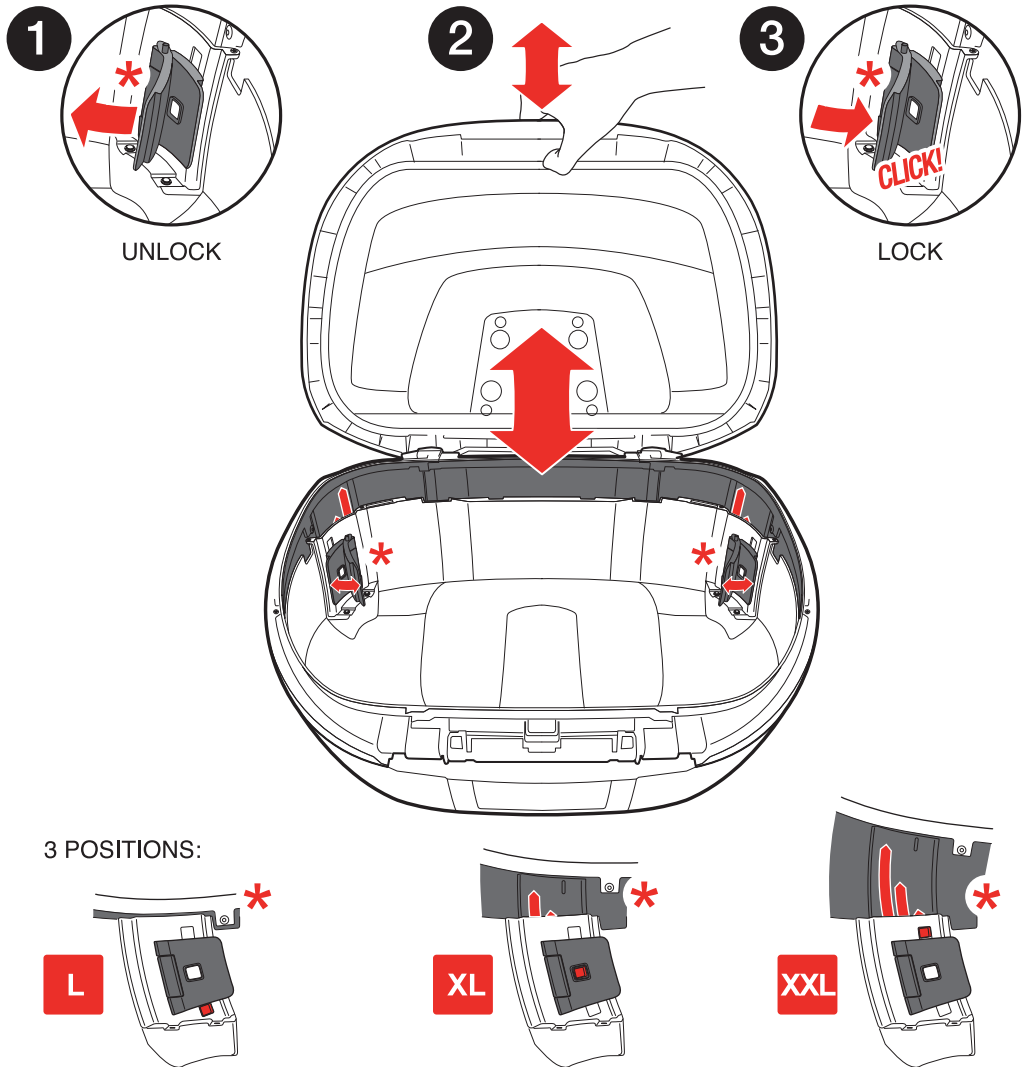

Phone: 0034 935 795 860
Fax: 0034 935 795 945
info@shad.es

Code: 501656 - Edition: 1

INSPIRED IN BARCELONA®

Easy to Expand

6"

Open

Close

Release