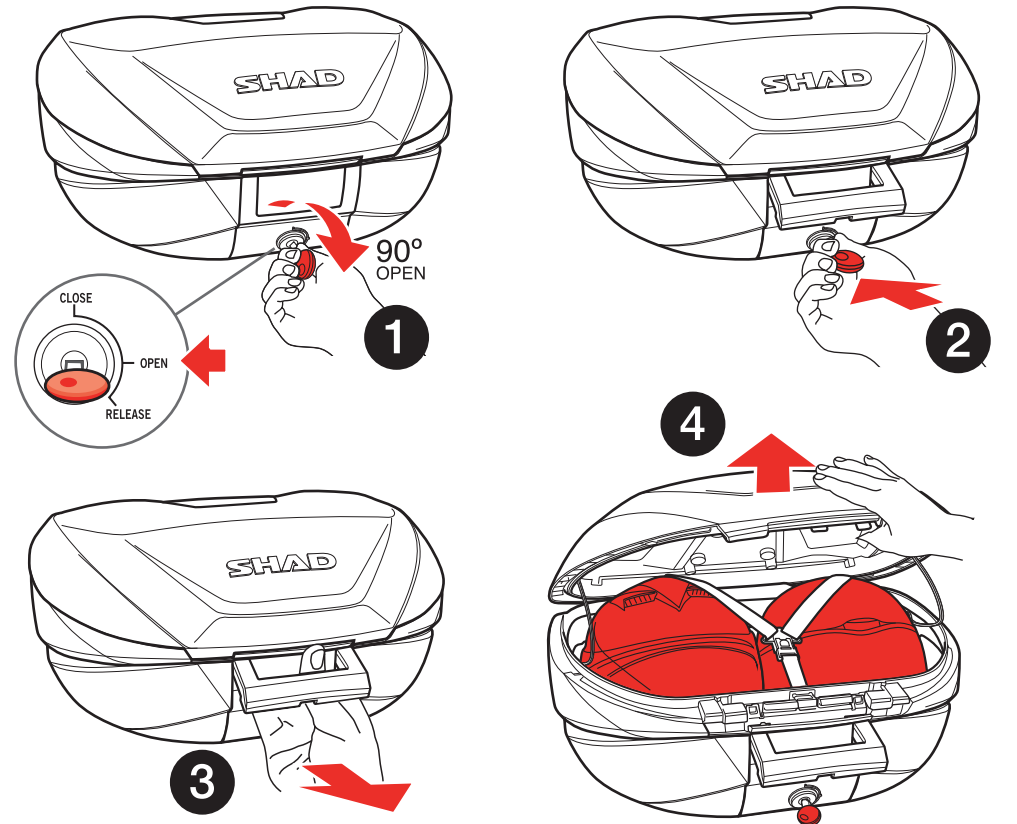

Phone: 0034 935 795 860
Fax: 0034 935 795 945
info@shad.es

Code: 501656 - Edition: 1

INSPIRED IN BARCELONA®

Easy to Expand

6"

Open

Close

Release