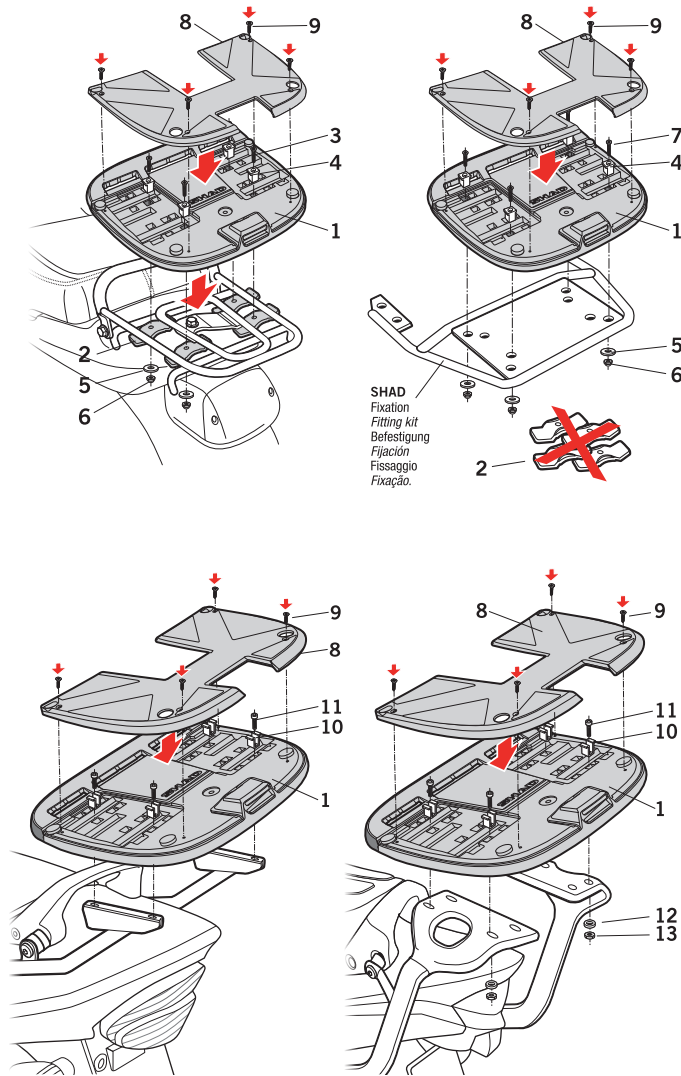

Accessories

Other Shad Products

Find out about other products at www.shad.es

Top case assembly

Number	Reference	Quantity
1	201834 (Support piece)	1
2	201049 (Bridle)	4
3	304144 (Screw M6x40 DIN 965)	4
4	200713/2 (Plastic bridle)	4
5	303000 (Ø6 Washer fs M6 DIN 125 A)	4
6	302021 (M6 Nut M6 DIN 985)	4
7	304058 (Screw M6x30 DIN 965)	4
8	201835 (Cover support piece)	1
9	304127 (Screw Ø3'5x13 DIN 7982)	4
10	201504 (Metal piece) *	4
11	304074 (Screw M8x20 DIN 912) **	4
12	303020 (Ø8 Washer fs M8 DIN 125 A) **	4
13	302024 (Nut M8 DIN 985) **	4

Phone: 0034 935 795 860
Fax: 0034 935 795 945
info@shad.es

Code: 501656 - Edition: 1

INSPIRED IN BARCELONA®

Easy to Expand

6"

Open

Close

Release