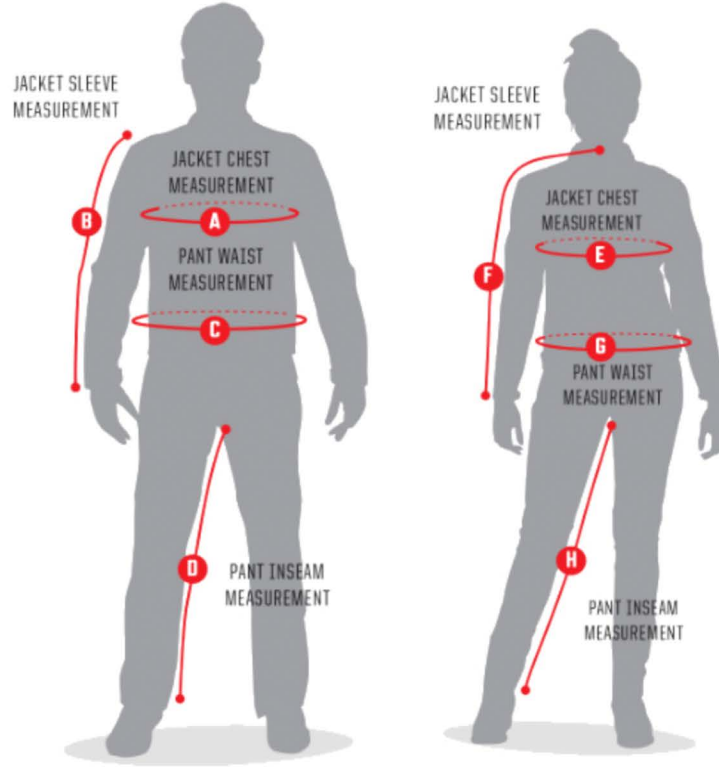

SCORPION EXO®
SIZE GUIDE

MEN'S JACKETS

SIZE	CHEST	SLEEVE
S	36-38"	25.5"
M	38-40"	26"
L	42-44"	26.5"
XL	44-46"	27"
2XL	46-48"	27.5"
3XL	48-50"	27.75"
4XL	50-52"	28"
5XL	52-54"	28.25"