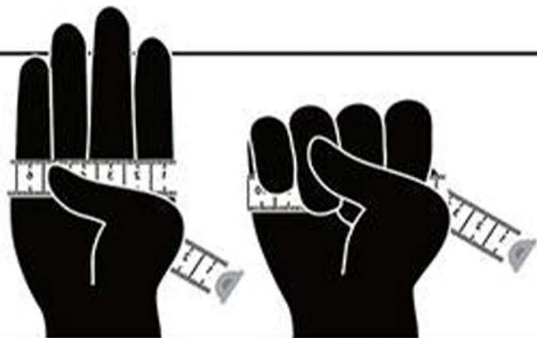

12 HEATED GLOVE LINER SIZE CHART

UNISEX SIZE CHART

WRAP MEASURING TAPE AROUND HAND AT THE WIDEST PART, RIGHT BELOW KNUCKLES. NEXT, MAKE A FIST & RECORD THE CIRCUMFERENCE.

SIZE	S/M	L/XL	XXL
MEASUREMENT	6 - 8.0	8.5 - 10.0	10.5 - 12.0