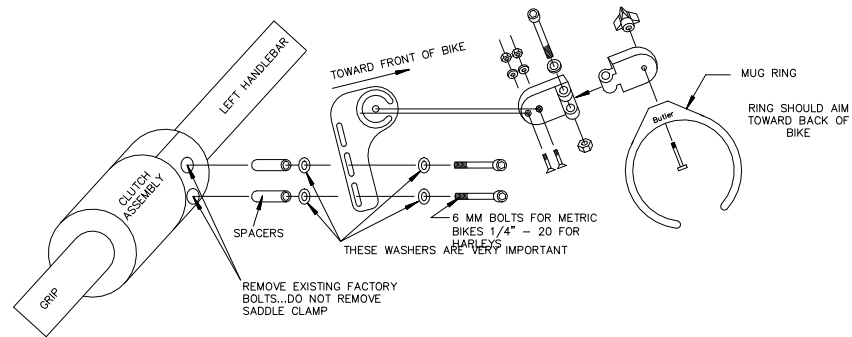

MOTORCYCLE HANDLEBAR INSTRUCTIONS FOR "P"  
BRACKET ONLY, HYBRID BUTLER, OR DELUXE  
BUTLER

FOR ADDITIONAL INFORMATION SEE WEBSITE [WWW.GLASSACT.COM](http://WWW.GLASSACT.COM) OR CALL 512-768-3908

LEFT HANDLEBAR INSTALLATION

RIGHT HANDLEBAR INSTALLATION