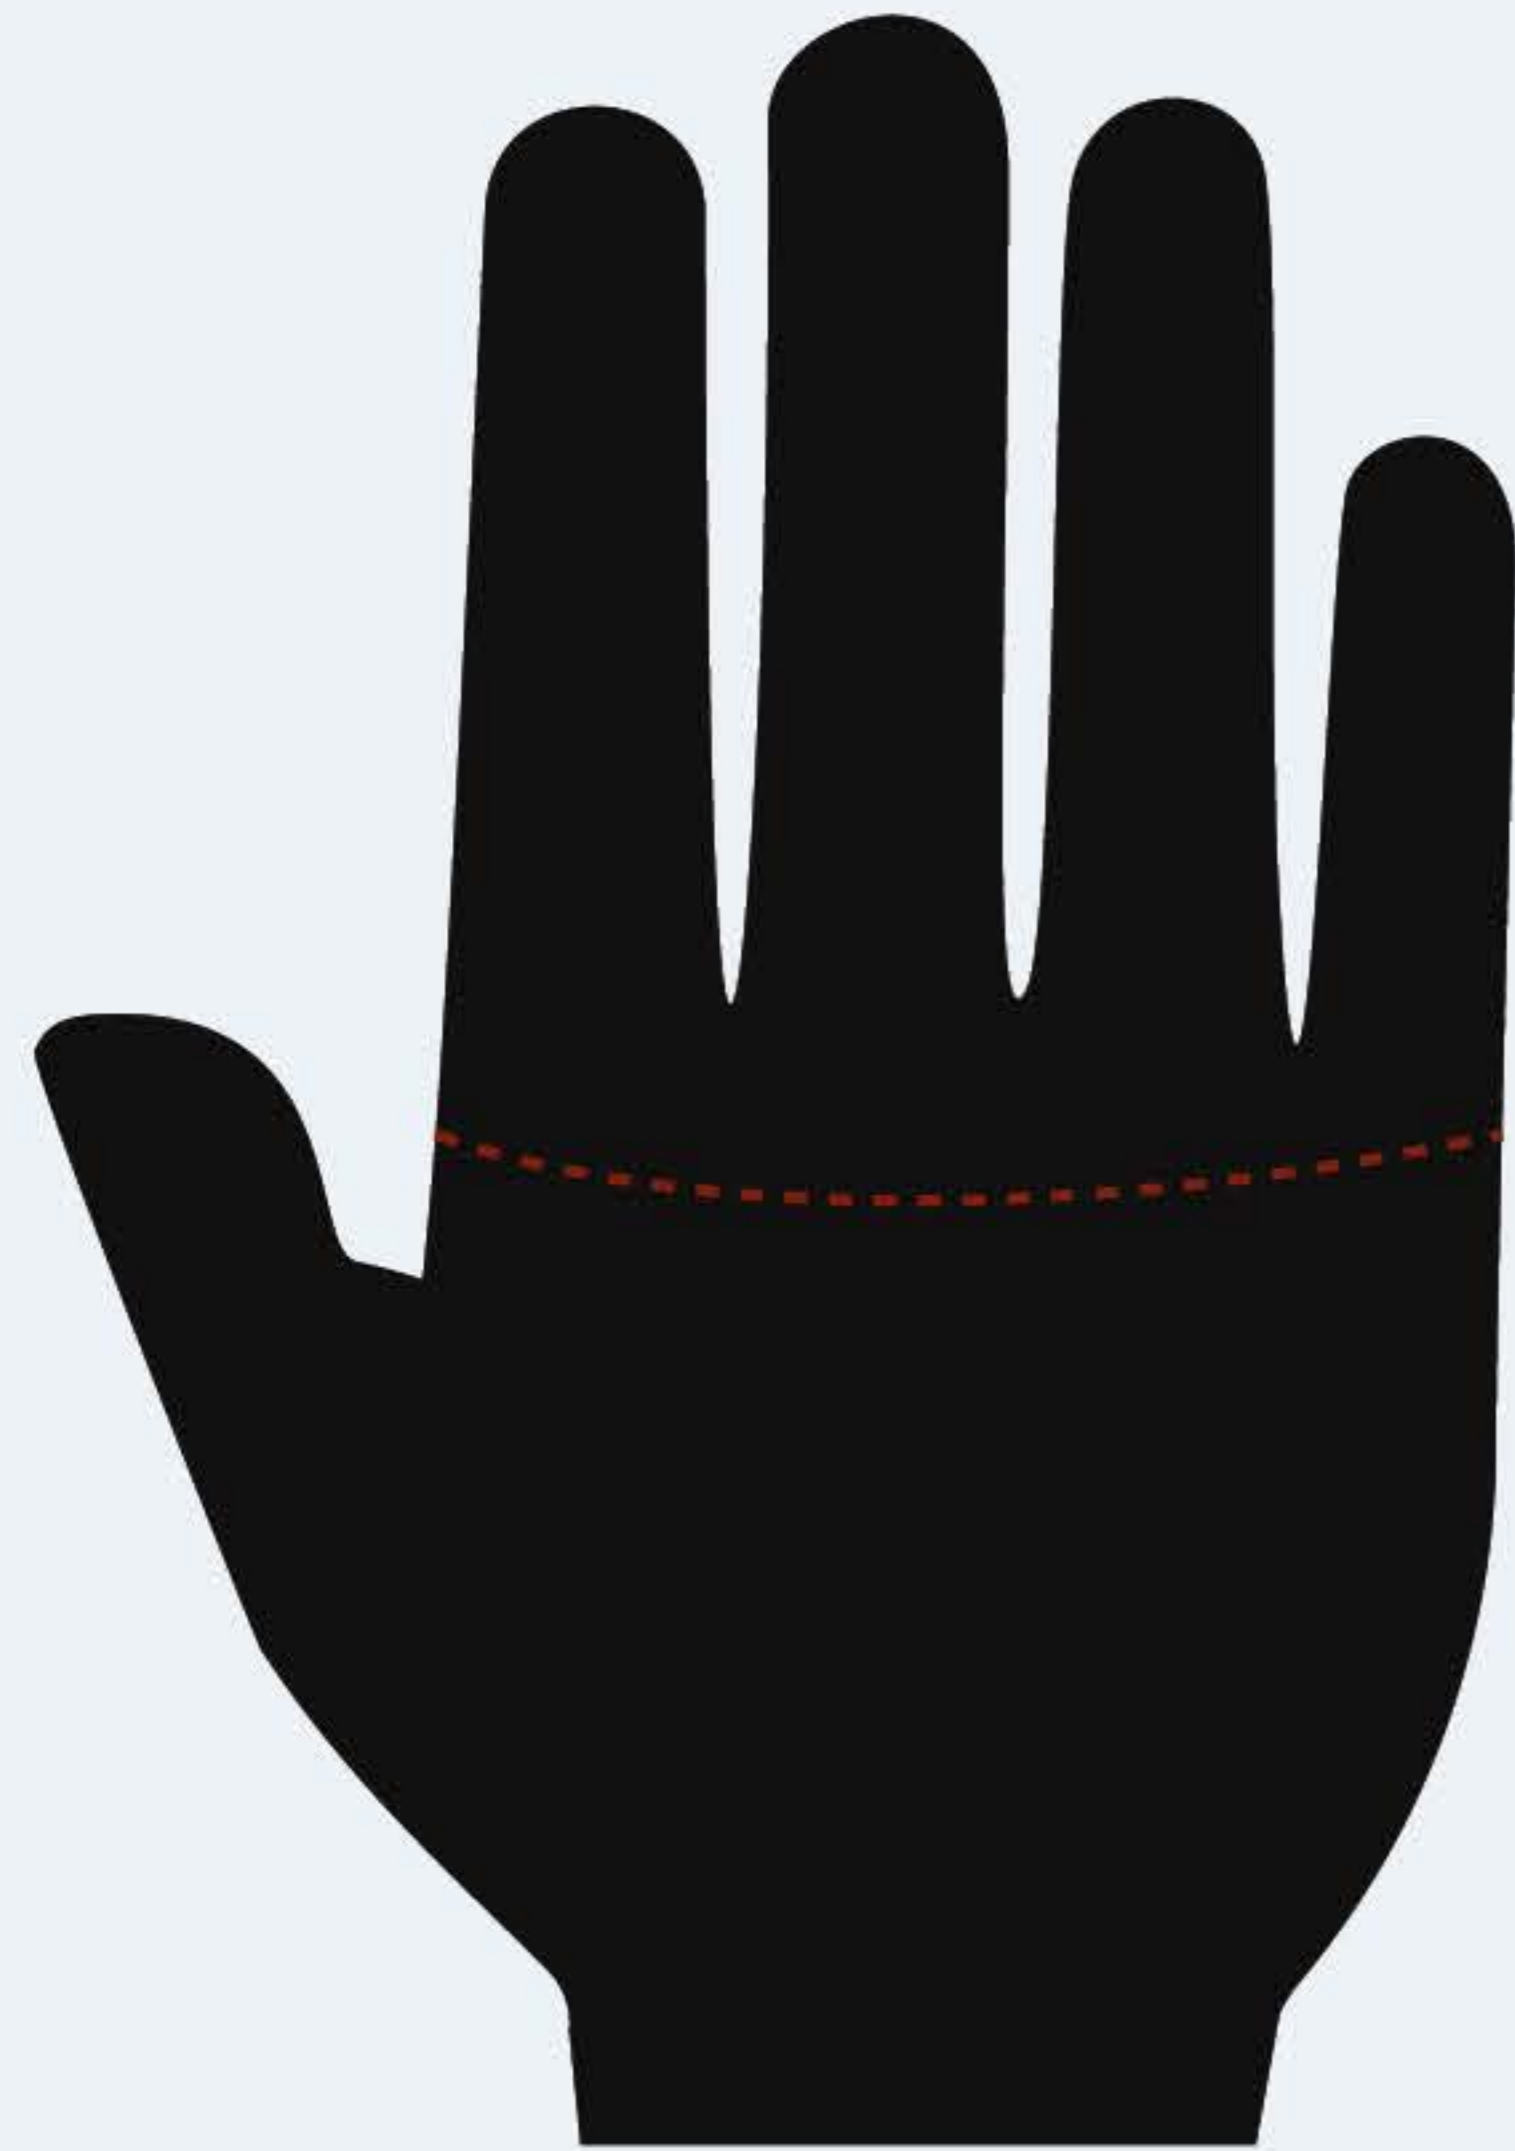

GLOVE Sizing Chart

Glove size is measured at the widest part of your palm, just below the knuckles

	S	M	L	XL	2XL	3XL	4XL
MENS	2 ¾"	3 ¼"	3 ¾"	4 ¼"	4 ¾"	5 ¼"	5 ¾"
LADIES	2 ¼"	2 ¾"	3 ¼"	3 ¾"	4 ¼"	4 ¾"	5 ¼"