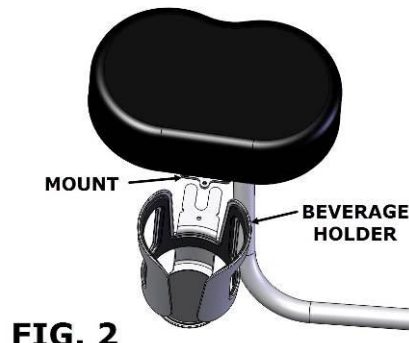

PART NO. 52-836/52-836BK

ARMREST BEVERAGE HOLDER

PASSENGER ARMREST

6/3/2020

TOOLS NEEDED: 2MM ALLEN WRENCH

PHILLIPS SCREWDRIVER

PLEASE READ THROUGH AND UNDERSTAND THESE INSTRUCTIONS BEFORE BEGINNING.

NOTE: THE ARMREST MOUNT CAN MOUNT ON THE OUTSIDE OR THE INSIDE OF THE ARMREST AND ON THE RIGHT OR THE LEFT SIDE.

**INSTALLATION:**

1. USING A PHILLIPS SCREWDRIVER REMOVE THE TWO SCREWS HOLDING THE ARMREST PAD TO THE ARMREST SUPPORT.
2. TAKE THE NEW MOUNT AND PLACE IT ON THE BOTTOM OF THE ARMREST SUPPORT.
3. REINSTALL THE WASHERS AND SCREW THROUGH ALL OF THE ITEMS AS SHOWN IN FIG. 1.
4. ALIGN ALL OF THE ITEMS AS YOU WANT THEM AND TIGHTEN BOTH SCREWS.
5. SLIDE BEVERAGE HOLDER INTO MOUNT AS SHOWN IN FIG. 2.
6. USING A 2MM ALLEN WRENCH INSTALL THE M3-0.5 X 6MM LONG SCREW THAT CAME WITH THE MOUNT. SEE FIG. 3.

Scan code  
with your  
smartphone  
to view video

FIG. 1

FIG. 2

FIG. 3