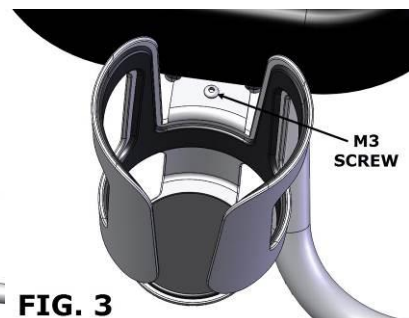

**INSTALLATION:**

1. USING A PHILLIPS SCREWDRIVER REMOVE THE TWO SCREWS HOLDING THE ARMREST PAD TO THE ARMREST SUPPORT.
2. TAKE THE NEW MOUNT AND PLACE IT ON THE BOTTOM OF THE ARMREST SUPPORT.
3. REINSTALL THE WASHERS AND SCREW THROUGH ALL OF THE ITEMS AS SHOWN IN FIG. 1.
4. ALIGN ALL OF THE ITEMS AS YOU WANT THEM AND TIGHTEN BOTH SCREWS.
5. SLIDE BEVERAGE HOLDER INTO MOUNT AS SHOWN IN FIG. 2.
6. USING A 2MM ALLEN WRENCH INSTALL THE M3-0.5 X 6MM LONG SCREW THAT CAME WITH THE MOUNT. SEE FIG. 3.

Scan code  
with your  
smartphone  
to view video

FIG. 1

FIG. 2

FIG. 3

Copyright © 2020 by Big Bike Parts, Inc. No part of this instruction sheet may be reproduced without the written permission of Big Bike Parts, Inc.

PART NO. 52-836/52-836BK

ARMREST BEVERAGE HOLDER

PASSENGER ARMREST

6/3/2020

TOOLS NEEDED: 2MM ALLEN WRENCH

PHILLIPS SCREWDRIVER

PLEASE READ THROUGH AND UNDERSTAND THESE INSTRUCTIONS BEFORE BEGINNING.

NOTE: THE ARMREST MOUNT CAN MOUNT ON THE OUTSIDE OR THE INSIDE OF THE ARMREST AND ON THE RIGHT OR THE LEFT SIDE.