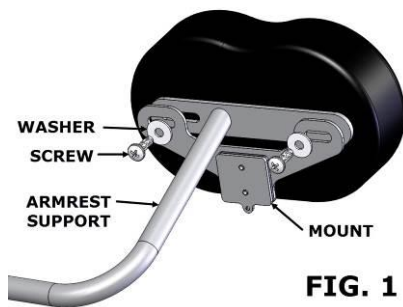

**INSTALLATION:**

1. USING A PHILLIPS SCREWDRIVER REMOVE THE TWO SCREWS HOLDING THE ARMREST PAD TO THE ARMREST SUPPORT.
2. TAKE THE NEW MOUNT AND PLACE IT ON THE BOTTOM OF THE ARMREST SUPPORT.
3. REINSTALL THE WASHERS AND SCREW THROUGH ALL OF THE ITEMS AS SHOWN IN FIG. 1.
4. ALIGN ALL OF THE ITEMS AS YOU WANT THEM AND TIGHTEN BOTH SCREWS.
5. SLIDE BEVERAGE HOLDER INTO MOUNT AS SHOWN IN FIG. 2.
6. USING A 2MM ALLEN WRENCH INSTALL THE M3-0.5 X 6MM LONG SCREW THAT CAME WITH THE MOUNT. SEE FIG. 3.

Scan code  
with your  
smartphone  
to view video

FIG. 1

FIG. 2

FIG. 3

Copyright © 2020 by Big Bike Parts, Inc. No part of this instruction sheet may be reproduced without the written permission of Big Bike Parts, Inc.

PART NO. 52-836/52-836BK

ARMREST BEVERAGE HOLDER

PASSENGER ARMREST

6/3/2020

TOOLS NEEDED: 2MM ALLEN WRENCH

PHILLIPS SCREWDRIVER

PLEASE READ THROUGH AND UNDERSTAND THESE INSTRUCTIONS BEFORE BEGINNING.

NOTE: THE ARMREST MOUNT CAN MOUNT ON THE OUTSIDE OR THE INSIDE OF THE ARMREST AND ON THE RIGHT OR THE LEFT SIDE.