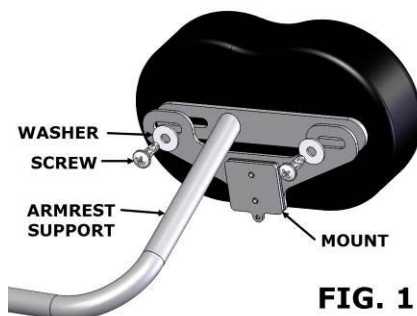

**INSTALLATION:**

1. USING A PHILLIPS SCREWDRIVER REMOVE THE TWO SCREWS HOLDING THE ARMREST PAD TO THE ARMREST SUPPORT.
2. TAKE THE NEW MOUNT AND PLACE IT ON THE BOTTOM OF THE ARMREST SUPPORT.
3. REINSTALL THE WASHERS AND SCREW THROUGH ALL OF THE ITEMS AS SHOWN IN FIG. 1.
4. ALIGN ALL OF THE ITEMS AS YOU WANT THEM AND TIGHTEN BOTH SCREWS.
5. SLIDE BEVERAGE HOLDER INTO MOUNT AS SHOWN IN FIG. 2.
6. USING A 2MM ALLEN WRENCH INSTALL THE M3-0.5 X 6MM LONG SCREW THAT CAME WITH THE MOUNT. SEE FIG. 3.

Scan code  
with your  
smartphone  
to view video

FIG. 1

FIG. 2

FIG. 3