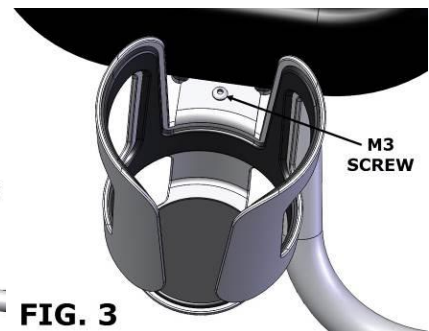

Copyright © 2020 by Big Bike Parts, Inc. No part of this instruction sheet may be reproduced without the written permission of Big Bike Parts, Inc.

PART NO. 52-836/52-836BK

ARMREST BEVERAGE HOLDER

PASSENGER ARMREST

6/3/2020

TOOLS NEEDED: 2MM ALLEN WRENCH

PHILLIPS SCREWDRIVER

PLEASE READ THROUGH AND UNDERSTAND THESE INSTRUCTIONS BEFORE BEGINNING.

NOTE: THE ARMREST MOUNT CAN MOUNT ON THE OUTSIDE OR THE INSIDE OF THE ARMREST AND ON THE RIGHT OR THE LEFT SIDE.

INSTALLATION:

1. USING A PHILLIPS SCREWDRIVER REMOVE THE TWO SCREWS HOLDING THE ARMREST PAD TO THE ARMREST SUPPORT.
2. TAKE THE NEW MOUNT AND PLACE IT ON THE BOTTOM OF THE ARMREST SUPPORT.
3. REINSTALL THE WASHERS AND SCREW THROUGH ALL OF THE ITEMS AS SHOWN IN FIG. 1.
4. ALIGN ALL OF THE ITEMS AS YOU WANT THEM AND TIGHTEN BOTH SCREWS.
5. SLIDE BEVERAGE HOLDER INTO MOUNT AS SHOWN IN FIG. 2.
6. USING A 2MM ALLEN WRENCH INSTALL THE M3-0.5 X 6MM LONG SCREW THAT CAME WITH THE MOUNT. SEE FIG. 3.

Scan code
with your
smartphone
to view video

Copyright © 2020 by Big Bike Parts, Inc. No part of this instruction sheet may be reproduced without the written permission of Big Bike Parts, Inc.

PART NO. 52-836/52-836BK

ARMREST BEVERAGE HOLDER

PASSENGER ARMREST

6/3/2020

TOOLS NEEDED: 2MM ALLEN WRENCH

PHILLIPS SCREWDRIVER

PLEASE READ THROUGH AND UNDERSTAND THESE INSTRUCTIONS BEFORE BEGINNING.

NOTE: THE ARMREST MOUNT CAN MOUNT ON THE OUTSIDE OR THE INSIDE OF THE ARMREST AND ON THE RIGHT OR THE LEFT SIDE.

INSTALLATION: